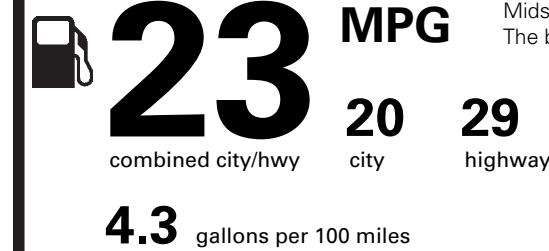

TOTAL SAVINGS - 795.00

EPA DOT Fuel Economy and Environment

Gasoline Vehicle

Fuel Economy

Midsized Cars range from 12 to 136 MPG. The best vehicle rates 136 MPGe.

You spend **\$1,250**

more in fuel costs over 5 years compared to the average new vehicle.